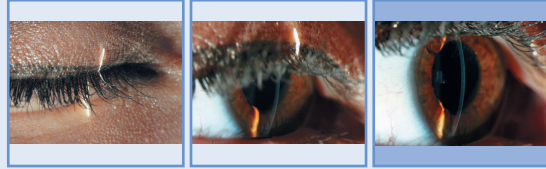

FREEZE TECHNOLOGY

Freeze technology: Captures at the precise moment you press the trigger.