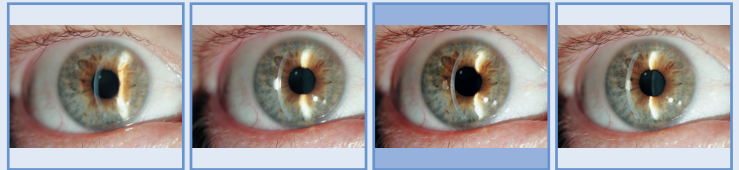

HISTORY TRIGGER*

Rewind time and freeze the moment: The history trigger not only captures one image but records the last few seconds in real time and lets you return to select the optimum image.